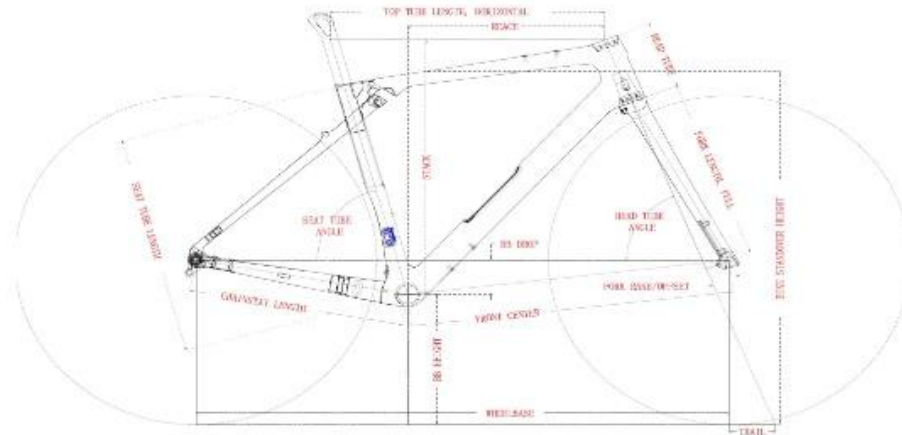

KVK Tilburg 59180684

BTW nr.NL853354935B01

JM CARBON FRAME B.V.

INFO@JMCARBONFRAME.NL

WWW.JMCARBONFRAME.NL

SIZE	S	M	L
SEATPOST INSERT LENGTH	190mm	220mm	230mm
REACH	374.8mm	393mm	408.6mm
TOP TUBE LENGTH, HORIZONTAL	530mm	548mm	578mm
STACK	541.2mm	558.8mm	583.8mm
WHEELBASE	1040.5mm	1085.8mm	1091.5mm
CHAINSTAY LENGTH	430mm	430mm	430mm
FRONT CENTER	621.6mm	648.7mm	672.3mm
BB DROP	75mm	75mm	75mm
BB HEIGHT	288mm	288mm	288mm
SEAT TUBE ANGLE	74°	74.5°	74°
HEAD TUBE ANGLE	68°	68°	68°
SEAT TUBE LENGTH	447mm	477mm	507mm
HEAD TUBE LENGTH	127mm	147mm	173mm
BIKE STANDOVER HEIGHT(700C*47C)	742.8mm	778mm	798.6mm
FORK RAKE/OFFSET	50mm	50mm	50mm
FORK LENGTH, FULL	398mm	398mm	398mm
TRAIL	92mm	92mm	92mm

LCG073-D Carbon Gravel Frame Specification:

Material: High modulus Toray T700 carbon fiber
Size: S, M, L
Head Tube: Straight 1 1/2" head tube (upper 52mm lower 52mm)
Weight: 1200g/M
Fork: Specific carbon fork to match this frame
Seat Post: SP03 (31.6*400mm), 0 offset.
Handlebar: HBR08 integrated bar/stem
Bottom Bracket: Press Fit BB88
Max Tire Clearance: 700*47C
Brake Type: Disc Brake (flat mount)
Dropout: Front M12x100, Rear M12x142mm thru-axle, UDH hanger.
Test Standard: ISO4210
Warranty: 2 years